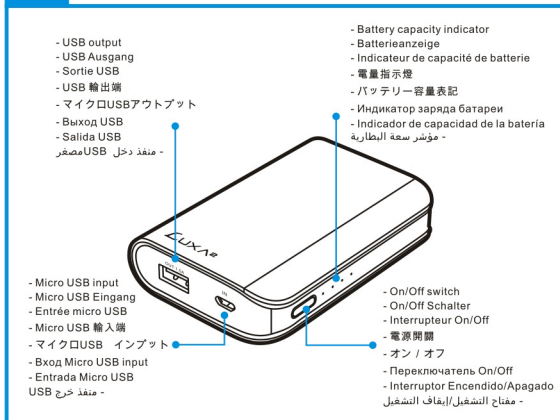

LUXA²
A Division of Thermaltake

EnerG 6600mAh
Portable Battery Pack
QUICK START GUIDE

PO-UNP-PCP4BK-00

Package Contents

Buttons & Controls

Charge In

Charge Out

Dear Valued Customer,