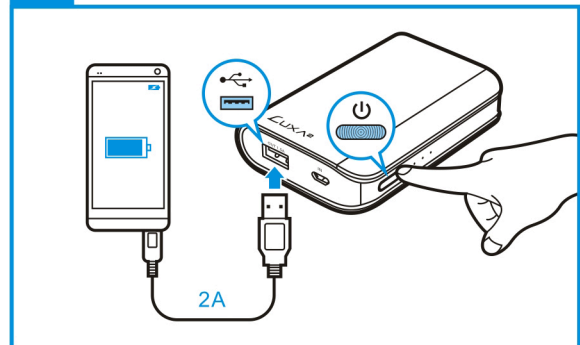

LUXA²
A Division of Thermaltake

EnerG 6600mAh
Portable Battery Pack
QUICK START GUIDE

PO-UNP-PCP4BK-00

Package Contents

Buttons & Controls

Charge In

Charge Out

Dear Valued Customer,