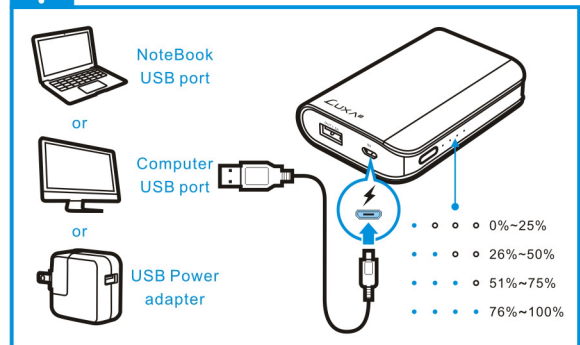

LUXA²
A Division of Thermaltake

EnerG 6600mAh
Portable Battery Pack
QUICK START GUIDE

PO-UNP-PCP4BK-00

Package Contents

Buttons & Controls

Charge In

Charge Out

Dear Valued Customer,