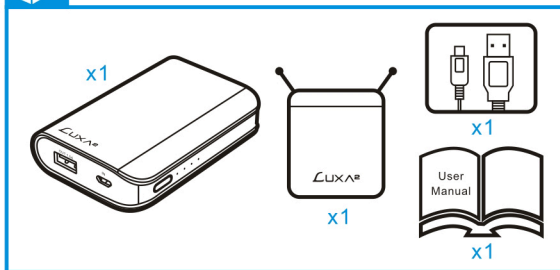

LUXA²
A Division of Thermaltake

EnerG 6600mAh
Portable Battery Pack
QUICK START GUIDE

PO-UNP-PCP4BK-00

Package Contents

Buttons & Controls

Charge In

Charge Out

Dear Valued Customer,